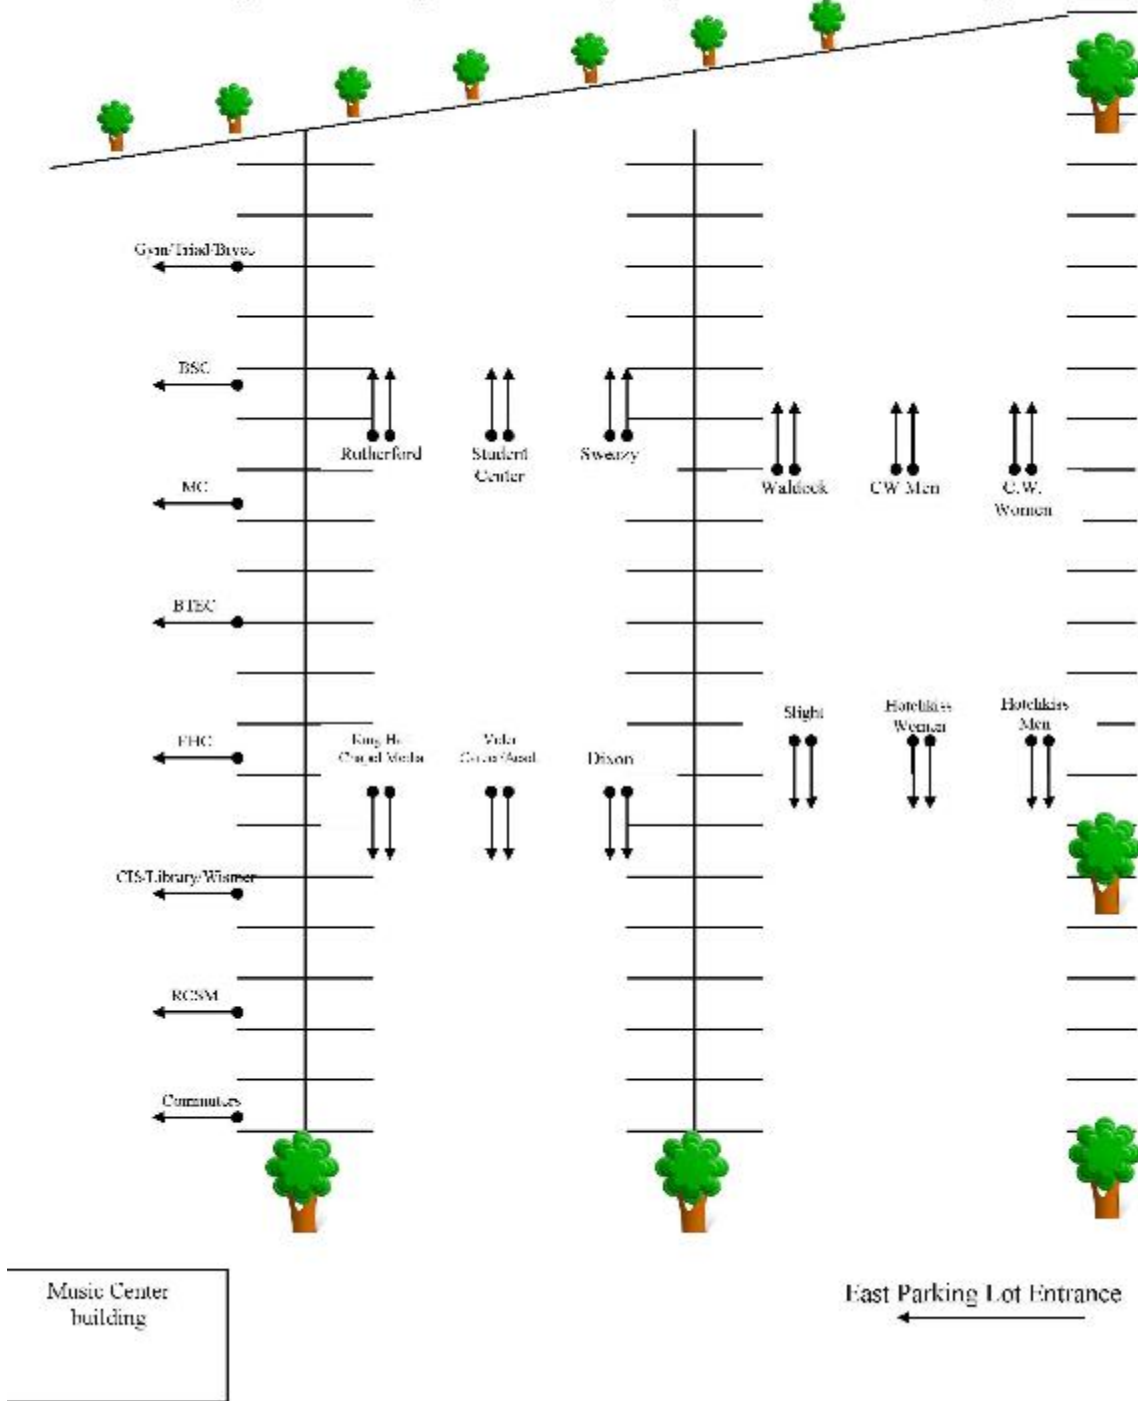

EMERGENCY OPERATION PLAN – Appendix

North Campus Parking Lot Emergency Meeting Place Map