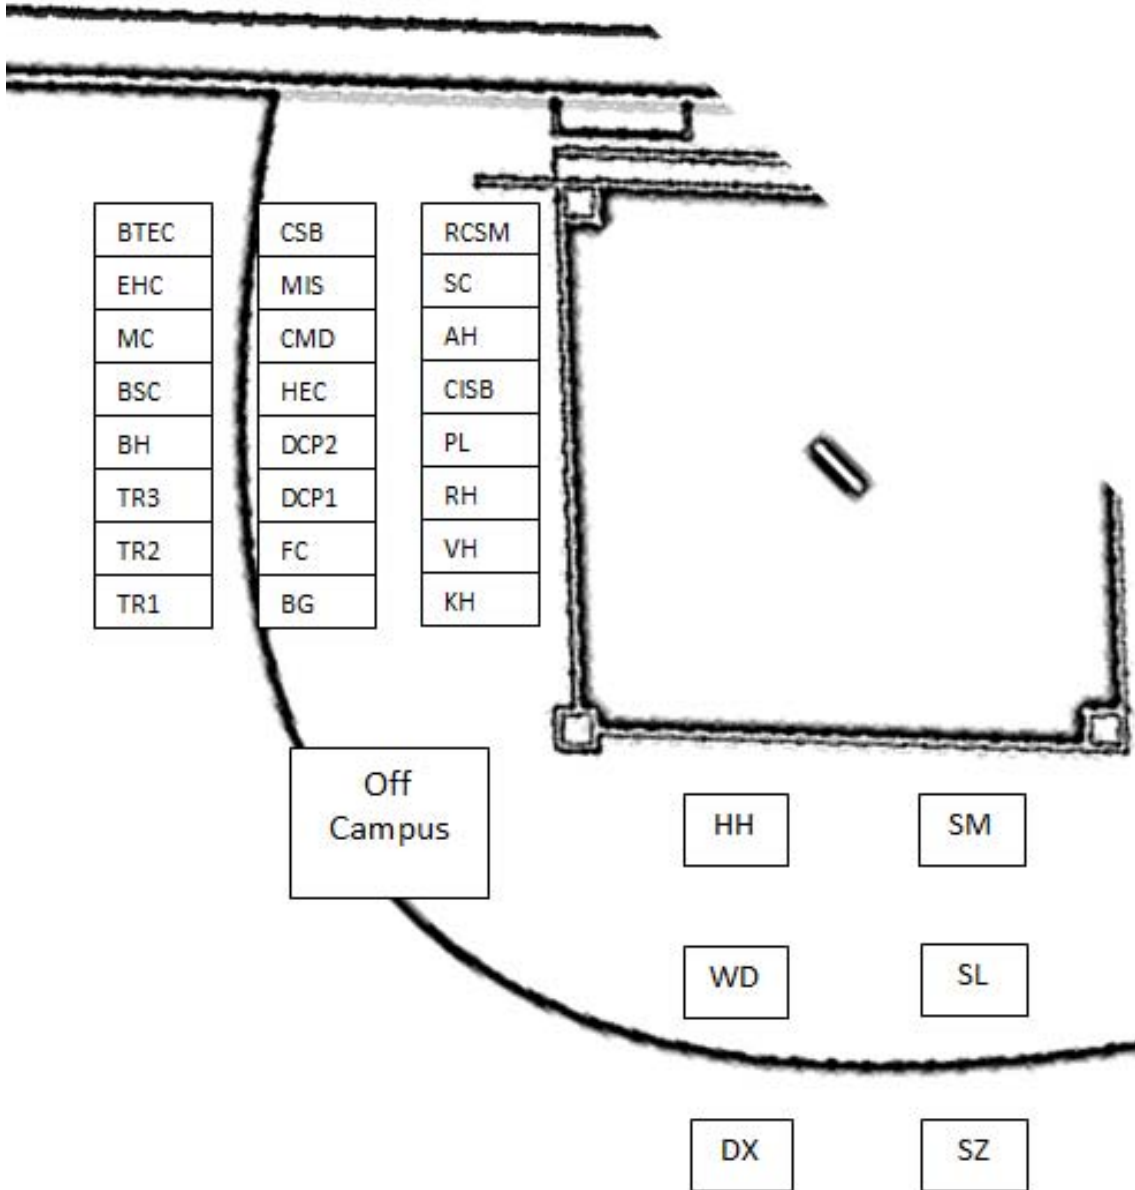

EMERGENCY OPERATION PLAN – Appendix

All Campus Evacuation – On Campus

Should an ALL-CAMPUS evacuation be needed on-campus, the rally point is the Baseball Field. The secondary rally point is the North Academic Center parking lot. The following is how everyone should be lined up for accounting purposes.

Baseball Field Line-Up