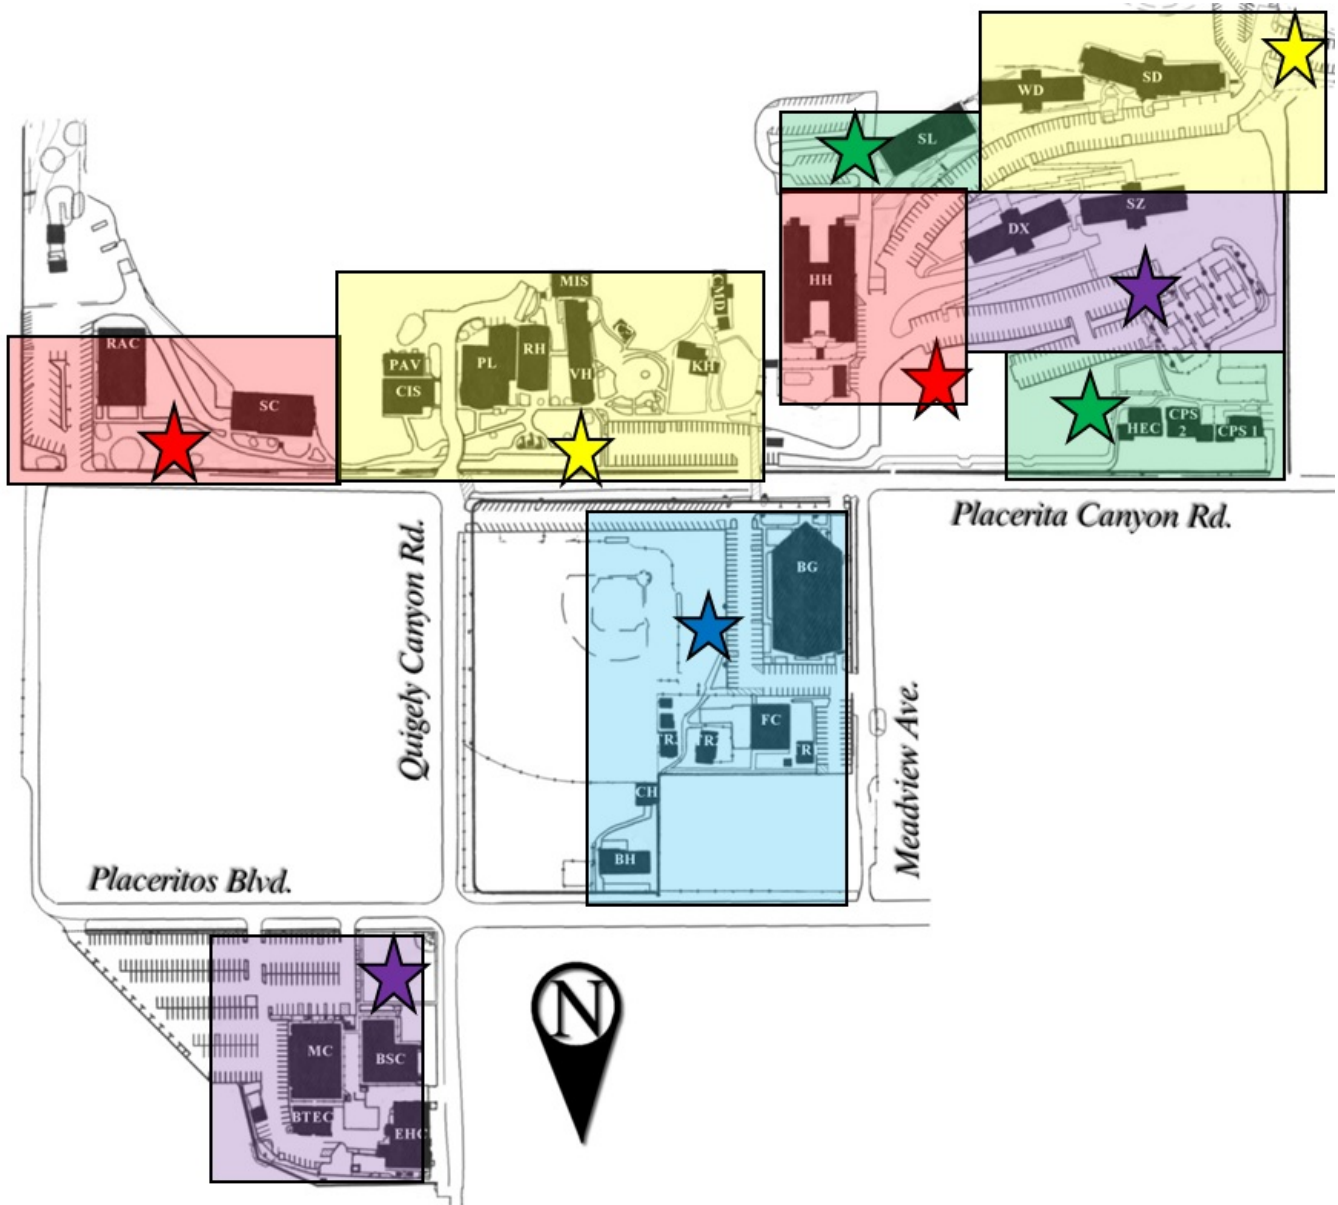

# EMERGENCY OPERATION PLAN – Appendix

## Building Evacuation

When individual buildings need to be evacuated, everyone in that building should meet at the designated evacuation location. The following are the location for each area of campus. Each building has a designated Building Safety Officer who will provide direction once the building is evacuated.

## All Campus Evacuation – On Campus

Should an ALL-CAMPUS evacuation be needed on-campus, the rally point is the Baseball Field. The secondary rally point is the North Academic Center parking lot. The following is how everyone should be lined up for accounting purposes.

## North Campus Parking Lot Emergency Meeting Place Map